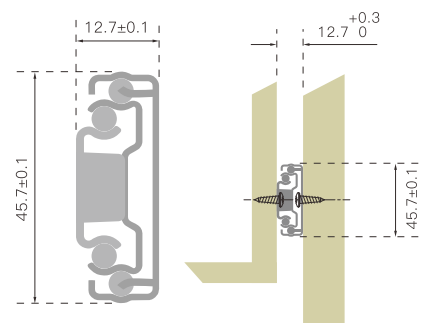

Key Features:

- Full extension side mount ball bearing slides
- Suitable for wooden cabinets
- Material: hardened cold rolled steel
- Easy to install
- Loading capacity 35 and 45kg