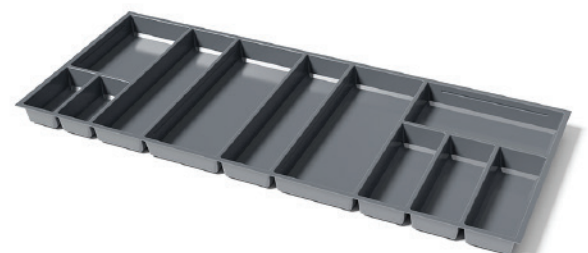

AGOFORM SKY CUTLERY TRAYS

TO SUIT 1000MM WIDE DRAWER

CODE	COLOUR	WIDTH	DEPTH
KFSK1W	White Grained	925mm - 950mm	473mm - 510mm
KFSK1G	Slate Grey Grained	925mm - 950mm	473mm - 510mm

TO SUIT 1200MM WIDE DRAWER

CODE	COLOUR	WIDTH	DEPTH
KFSK12W	White Grained	1125mm - 1150mm	473mm - 510mm
KFSK12G	Slate Grey Grained	1125mm - 1150mm	473mm - 510mm

AGOFORM LINEA UTENSIL TRAYS

Providing optimum space for all your utensils. The Agoform Linea Utensil Tray is the ideal choice for organising a cluttered utensil drawer.

This high-quality insert is supplied in a correspondingly thick material, along with functional multi-purpose spaces in a variety of sizes and depths

The Agoform Linea Utensil Tray can be optionally equipped with slot-in dividers, allowing the multi-purpose areas to be subdivided to make this tray more customisable.