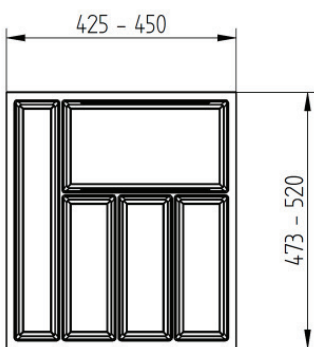

AGOFORM SKY CUTLERY TRAYS

TO SUIT 500MM WIDE DRAWER

CODE	COLOUR	WIDTH	DEPTH
KFSK50W	White Grained	425mm - 450mm	473mm - 520mm
KFSK50G	Slate Grey Grained	425mm - 450mm	473mm - 520mm