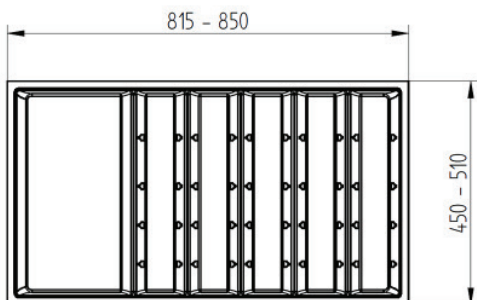

AGOFORM LINEA UTENSIL TRAYS

TO SUIT 600MM WIDE DRAWER

CODE	COLOUR	WIDTH	DEPTH
KFLIN60W	White Grained	515mm - 550mm	450mm - 520mm
KFLIN60G	Slate Grey Grained	515mm - 550mm	450mm - 520mm

TO SUIT 800MM WIDE DRAWER

CODE	COLOUR	WIDTH	DEPTH
KFLIN80W	White Grained	715mm - 750mm	450mm - 510mm
KFLIN80G	Slate Grey Grained	715mm - 750mm	450mm - 510mm

TO SUIT 900MM WIDE DRAWER

CODE	COLOUR	WIDTH	DEPTH
KFLIN90W	White Grained	815mm - 850mm	450mm - 510mm
KFLIN90G	Slate Grey Grained	815mm - 850mm	450mm - 510mm