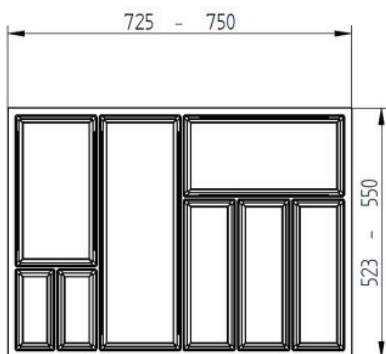

CODE	COLOUR	WIDTH	DEPTH
KFSK60W2	White Grained	525mm - 550mm	523mm - 550mm
KFSK60G2	Slate Grey Grained	525mm - 550mm	523mm - 550mm

TO SUIT 700MM WIDE DRAWER

CODE	COLOUR	WIDTH	DEPTH
KFSK70W	White Grained	625mm - 650mm	473mm - 510mm
KFSK70G	Slate Grey Grained	625mm - 650mm	473mm - 510mm

AGOFORM SKY CUTLERY TRAYS

TO SUIT 800MM WIDE DRAWER

CODE	COLOUR	WIDTH	DEPTH
KFSK80W	White Grained	725mm - 750mm	473mm - 510mm
KFSK80G	Slate Grey Grained	725mm - 750mm	473mm - 510mm

CODE	COLOUR	WIDTH	DEPTH
KFSK80W2	White Grained	725mm - 750mm	523mm - 550mm
KFSK80G2	Slate Grey Grained	725mm - 750mm	523mm - 550mm