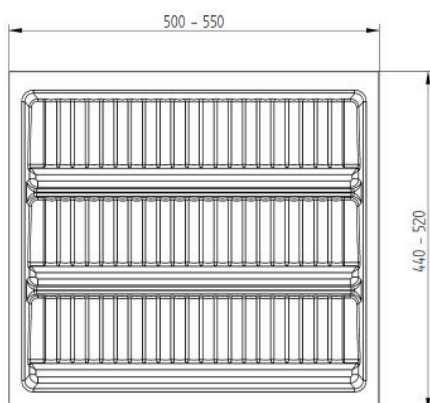

TO SUIT 600MM WIDE DRAWER

CODE	COLOUR	WIDTH	DEPTH
KFSAL60W	White Grained	500mm - 550mm	440mm - 520mm
KFSAL60G	Slate Grey Grained	500mm - 550mm	440mm - 520mm