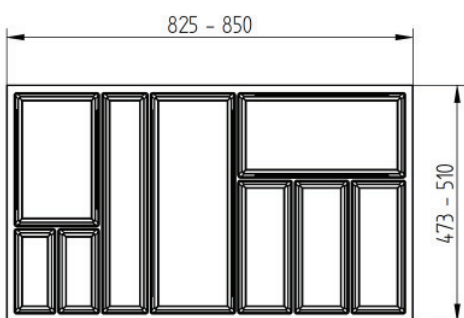

AGOFORM SKY CUTLERY TRAYS

TO SUIT 900MM WIDE DRAWER

CODE	COLOUR	WIDTH	DEPTH
KFSK90W	White Grained	825mm - 850mm	473mm - 510mm
KFSK90G	Slate Grey Grained	825mm - 850mm	473mm - 510mm