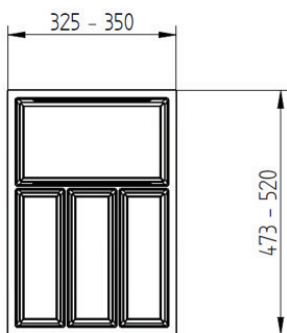

AGOFORM SKY CUTLERY TRAYS

TO SUIT 400MM WIDE DRAWER

CODE	COLOUR	WIDTH	DEPTH
KFSK40W	White Grained	325mm - 350mm	473mm - 520mm
KFSK40G	Slate Grey Grained	325mm - 350mm	473mm - 520mm