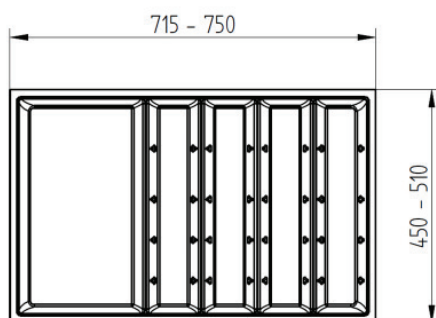

CODE	COLOUR	WIDTH	DEPTH
KFLIN80W	White Grained	715mm - 750mm	450mm - 510mm
KFLIN80G	Slate Grey Grained	715mm - 750mm	450mm - 510mm

TO SUIT 900MM WIDE DRAWER

CODE	COLOUR	WIDTH	DEPTH
KFLIN90W	White Grained	815mm - 850mm	450mm - 510mm
KFLIN90G	Slate Grey Grained	815mm - 850mm	450mm - 510mm