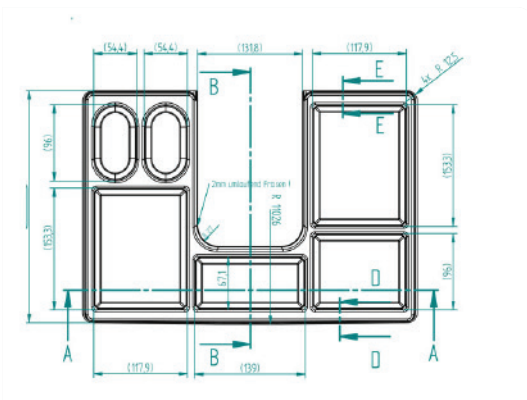

BATHROOM VANITY INSERT SPA WHITE

CODE	COLOUR	WIDTH	DEPTH	HEIGHT
KFVANSPW	Spa White	420mm	292mm	55mm