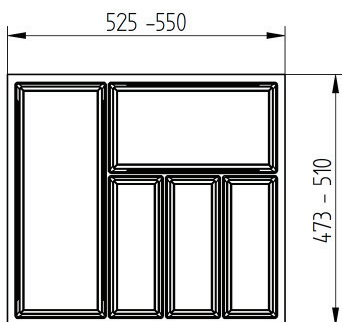

TO SUIT 600MM WIDE DRAWER

CODE	COLOUR	WIDTH	DEPTH
KFSK60W	White Grained	525mm - 550mm	473mm - 510mm
KFSK60G	Slate Grey Grained	525mm - 550mm	473mm - 510mm