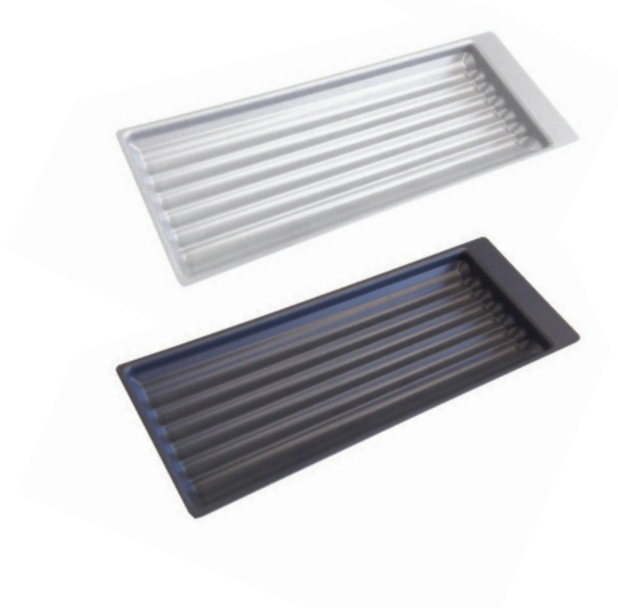

AGOFORM TRAY INSERTS

KNIFE BLOCK INSERT

- Designed to fit Agoform Sky and Linea trays
- Note: to suit Linea, insert must be cut to size

CODE	COLOUR	HEIGHT	WIDTH	DEPTH
KFSEPKBW	White Grained	30mm	166mm	433mm
KFSEPKBG	Slate Grey Grained	30mm	166mm	433mm

SPICE INSERT

- Designed to fit Agoform Sky and Linea trays
- Note: to suit Linea, insert must be cut to size

CODE	COLOUR	HEIGHT	WIDTH	DEPTH
KFSEPSIW	White Grained	30mm	166mm	433mm
KFSEPSIG	Slate Grey Grained	30mm	166mm	433mm