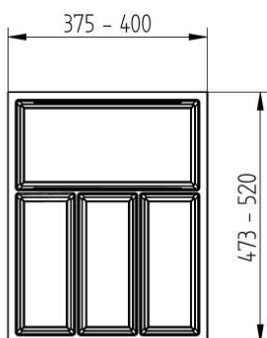

TO SUIT 450MM WIDE DRAWER

CODE	COLOUR	WIDTH	DEPTH
KFSK45W	White Grained	375mm - 400mm	473mm - 520mm
KFSK45G	Slate Grey Grained	375mm - 400mm	473mm - 520mm