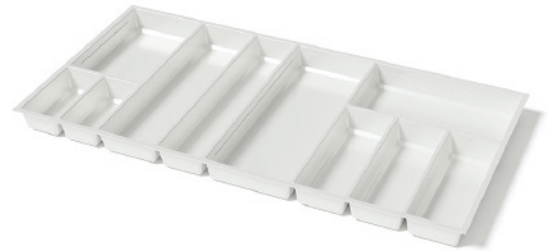

AGOFORM SKY CUTLERY TRAYS

TO SUIT 1000MM WIDE DRAWER

CODE	COLOUR	WIDTH	DEPTH
KFSK1W	White Grained	925mm - 950mm	473mm - 510mm
KFSK1G	Slate Grey Grained	925mm - 950mm	473mm - 510mm