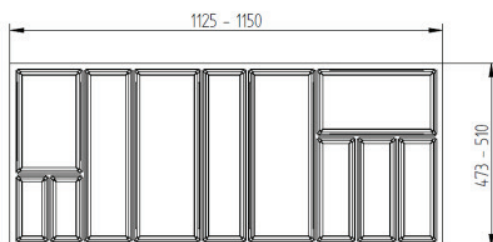

TO SUIT 1200MM WIDE DRAWER

CODE	COLOUR	WIDTH	DEPTH
KFSK12W	White Grained	1125mm - 1150mm	473mm - 510mm
KFSK12G	Slate Grey Grained	1125mm - 1150mm	473mm - 510mm