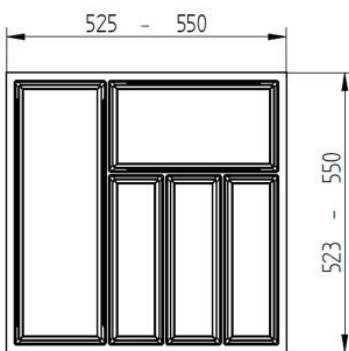

AGOFORM SKY CUTLERY TRAYS

TO SUIT 600MM WIDE DRAWER

CODE	COLOUR	WIDTH	DEPTH
KFSK60W2	White Grained	525mm - 550mm	523mm - 550mm
KFSK60G2	Slate Grey Grained	525mm - 550mm	523mm - 550mm