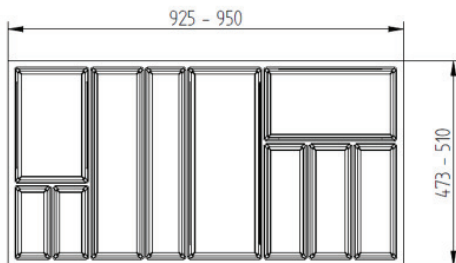

AGOFORM SKY CUTLERY TRAYS

TO SUIT 1000MM WIDE DRAWER

CODE	COLOUR	WIDTH	DEPTH
KFSK1W	White Grained	925mm - 950mm	473mm - 510mm
KFSK1G	Slate Grey Grained	925mm - 950mm	473mm - 510mm