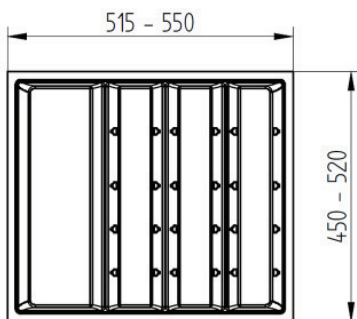

AGOFORM LINEA UTENSIL TRAYS

TO SUIT 600MM WIDE DRAWER

CODE	COLOUR	WIDTH	DEPTH
KFLIN60W	White Grained	515mm - 550mm	450mm - 520mm
KFLIN60G	Slate Grey Grained	515mm - 550mm	450mm - 520mm