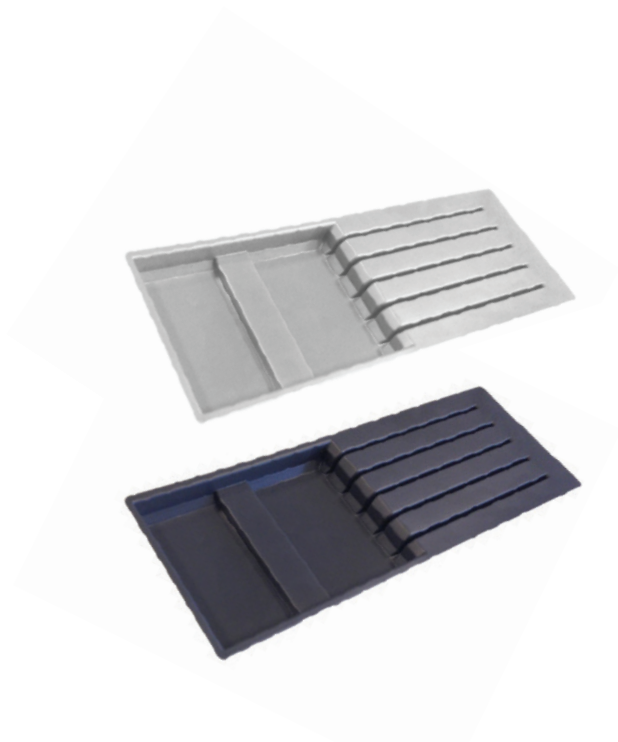

CODE	COLOUR	HEIGHT	WIDTH	DEPTH
KFSEPSW	White Grained	49mm	300mm	474mm

SEPARADO 550/30 FLEX INSERT

- To suit 500mm Blum drawer
- 2 large compartments for storage on long utensils
- Made in Germany

CODE	COLOUR	HEIGHT	WIDTH	DEPTH
KFSEPFW	White Grained	49mm	300mm	474mm
KFSEPFG	Slate Grey Grained	49mm	300mm	474mm

AGOFORM TRAY INSERTS

KNIFE BLOCK INSERT

- Designed to fit Agoform Sky and Linea trays
- Note: to suit Linea, insert must be cut to size

CODE	COLOUR	HEIGHT	WIDTH	DEPTH
KFSEPKBW	White Grained	30mm	166mm	433mm
KFSEPKBG	Slate Grey Grained	30mm	166mm	433mm