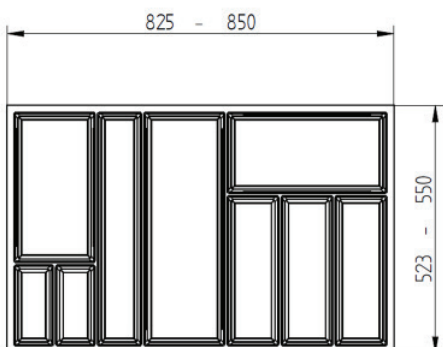

CODE	COLOUR	WIDTH	DEPTH
KFSK90W2	White Grained	825mm - 850mm	523mm - 550mm
KFSK90G2	Slate Grey Grained	825mm - 850mm	523mm - 550mm