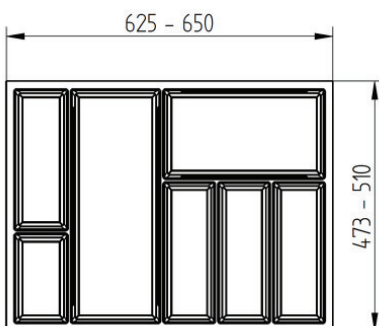

TO SUIT 700MM WIDE DRAWER

CODE	COLOUR	WIDTH	DEPTH
KFSK70W	White Grained	625mm - 650mm	473mm - 510mm
KFSK70G	Slate Grey Grained	625mm - 650mm	473mm - 510mm