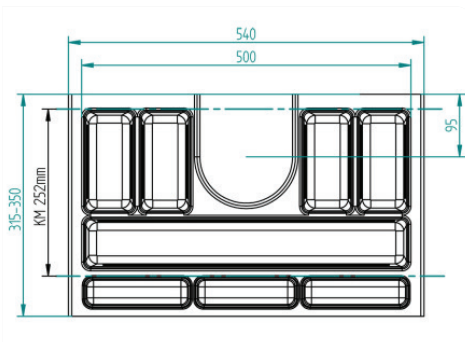

AGOFORN BATHROOM VANITY INSERTS

Wherever water and moisture come into play, furniture and fittings are subjected to particularly testing conditions.

Agoform's range of innovative bathroom accessories help provide for practical organisation of various bathroom utensils and are perfect for use in vanity base units.

The use of variable dividers allows the size of the compartments to be customised whilst offering plenty of space for the well organised storage of small utensils

BATHROOM VANITY INSERT SAPHIR WHITE

CODE	COLOUR	WIDTH	DEPTH	HEIGHT
KFVANSAW	Saphir White	500mm - 540mm	315mm - 340mm	75mm