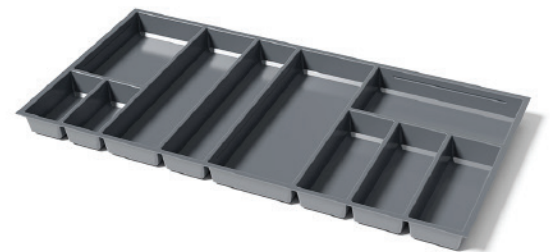

AGOFORM SKY CUTLERY TRAYS

TO SUIT 1000MM WIDE DRAWER

CODE	COLOUR	WIDTH	DEPTH
KFSK1W	White Grained	925mm - 950mm	473mm - 510mm
KFSK1G	Slate Grey Grained	925mm - 950mm	473mm - 510mm