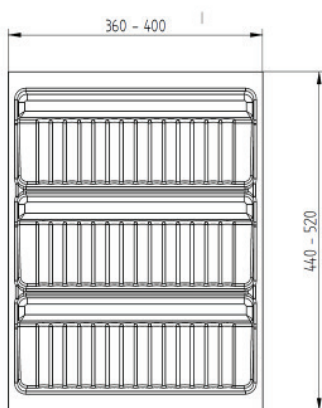

AGOFORM SALSA SPICE TRAYS

TO SUIT 450MM WIDE DRAWER

CODE	COLOUR	WIDTH	DEPTH
KFSAL45W	White Grained	360mm - 400mm	440mm - 520mm
KFSAL45G	Slate Grey Grained	360mm - 400mm	440mm - 520mm