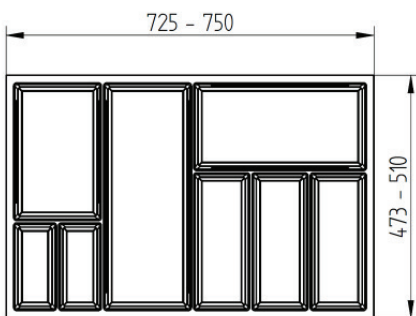

CODE	COLOUR	WIDTH	DEPTH
KFSK60W2	White Grained	525mm - 550mm	523mm - 550mm
KFSK60G2	Slate Grey Grained	525mm - 550mm	523mm - 550mm

TO SUIT 700MM WIDE DRAWER

CODE	COLOUR	WIDTH	DEPTH
KFSK70W	White Grained	625mm - 650mm	473mm - 510mm
KFSK70G	Slate Grey Grained	625mm - 650mm	473mm - 510mm

AGOFORM SKY CUTLERY TRAYS

TO SUIT 800MM WIDE DRAWER

CODE	COLOUR	WIDTH	DEPTH
KFSK80W	White Grained	725mm - 750mm	473mm - 510mm
KFSK80G	Slate Grey Grained	725mm - 750mm	473mm - 510mm

CODE	COLOUR	WIDTH	DEPTH
KFSK80W2	White Grained	725mm - 750mm	523mm - 550mm
KFSK80G2	Slate Grey Grained	725mm - 750mm	523mm - 550mm