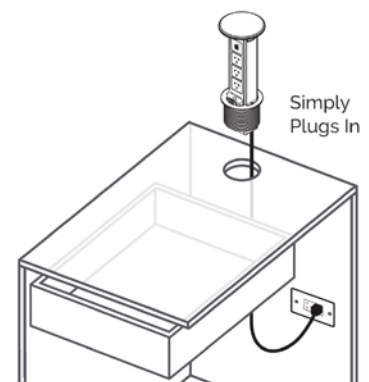

POP UP OUTLET

The Docking Drawer Pop-Up outlet is the perfect hidden power source. The retractable unit conceals seamlessly in benchtops and has the ability to power up to three devices and charge two devices through USB-A and one via wireless charging.

Key features

- 3 sockets and 2 USB-A ports
- Retractable countertop power and charging source
- Splash proof IP54 Rated
- Qi wireless charging available
- Purpose built for repeated movement

WHAT ARE POP UP OUTLETS?

SMART

- Innovative pop up socket solutions used to charge and power devices, purpose built for repeated movement
- The socket and USB ports are hidden within your benchtop and only need a simple press at the top of the unit to pop up
- Available in a variety of configurations, including wireless Qi charging

SIMPLE

- Easy to install
- Simply plugs into a nearby power source

SAFE

- Australian Certified for Safety and EMC
- Splash proof IP54 rated

FLUSH POP UP OUTLET

Add a convenient power source where you need it most with Docking Drawer Flush Pop-Up outlets. Designed with high quality finishes and materials, the Pop-Ups are available in a number of configurations and feature Qi wireless charging capability on top. The Pop-Up allows you to safely power and charge devices in benchtops, upper cabinets or as a pop-up wall power source.