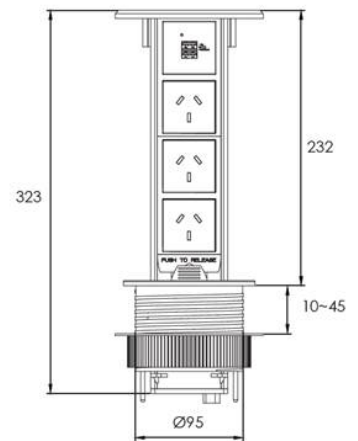

WHAT ARE POP UP OUTLETS?

SMART

- Innovative pop up socket solutions used to charge and power devices, purpose built for repeated movement
- The socket and USB ports are hidden within your benchtop and only need a simple press at the top of the unit to pop up
- Available in a variety of configurations, including wireless Qi charging

SIMPLE

- Easy to install
- Simply plugs into a nearby power source

SAFE

- Australian Certified for Safety and EMC
- Splash proof IP54 rated