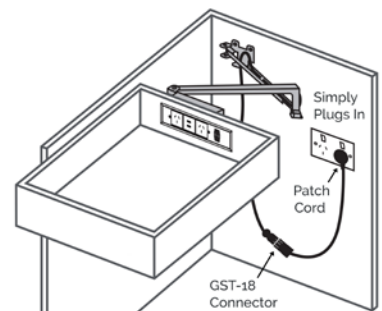

For use in any location

- Kitchens
- Bathrooms
- Bedside tables
- Offices
- Restaurants
- Hotels and more

**INNOVATIVE
ELECTRICAL
SOLUTIONS**

WHAT ARE DOCKING DRAWERS?

SMART

- In-drawer electrical outlets designed to charge and power devices in cabinets, vanities, desks, lockers or any other moveable drawer
- Intentionally designed for repeated movement

SIMPLE

- Fits up to 600mm deep cabinets
- Retrofittable
- Easy to install using basic power tools and the included screws
- Simply plugs into a power source behind the cabinet

SAFE

- Smart interlocking thermostat safety feature for the Docking Drawer Trio de-energizes the outlet when the surrounding temperature exceeds 50°C
- The assembly is cycle tested over 500,000 times, representing 30 years of use after which electrical cables are sent to a lab for testing
- Australian Certified for Safety and EMC