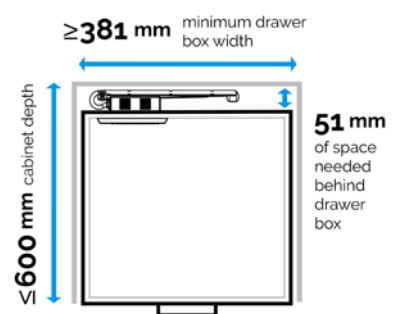

SIMPLE

- Fits up to 600mm deep cabinets
- Retrofittable
- Easy to install using basic power tools and the included screws
- Simply plugs into a power source behind the cabinet

SAFE

- Smart interlocking thermostat safety feature for the Docking Drawer Trio de-energizes the outlet when the surrounding temperature exceeds 50°C
- The assembly is cycle tested over 500,000 times, representing 30 years of use after which electrical cables are sent to a lab for testing
- Australian Certified for Safety and EMC