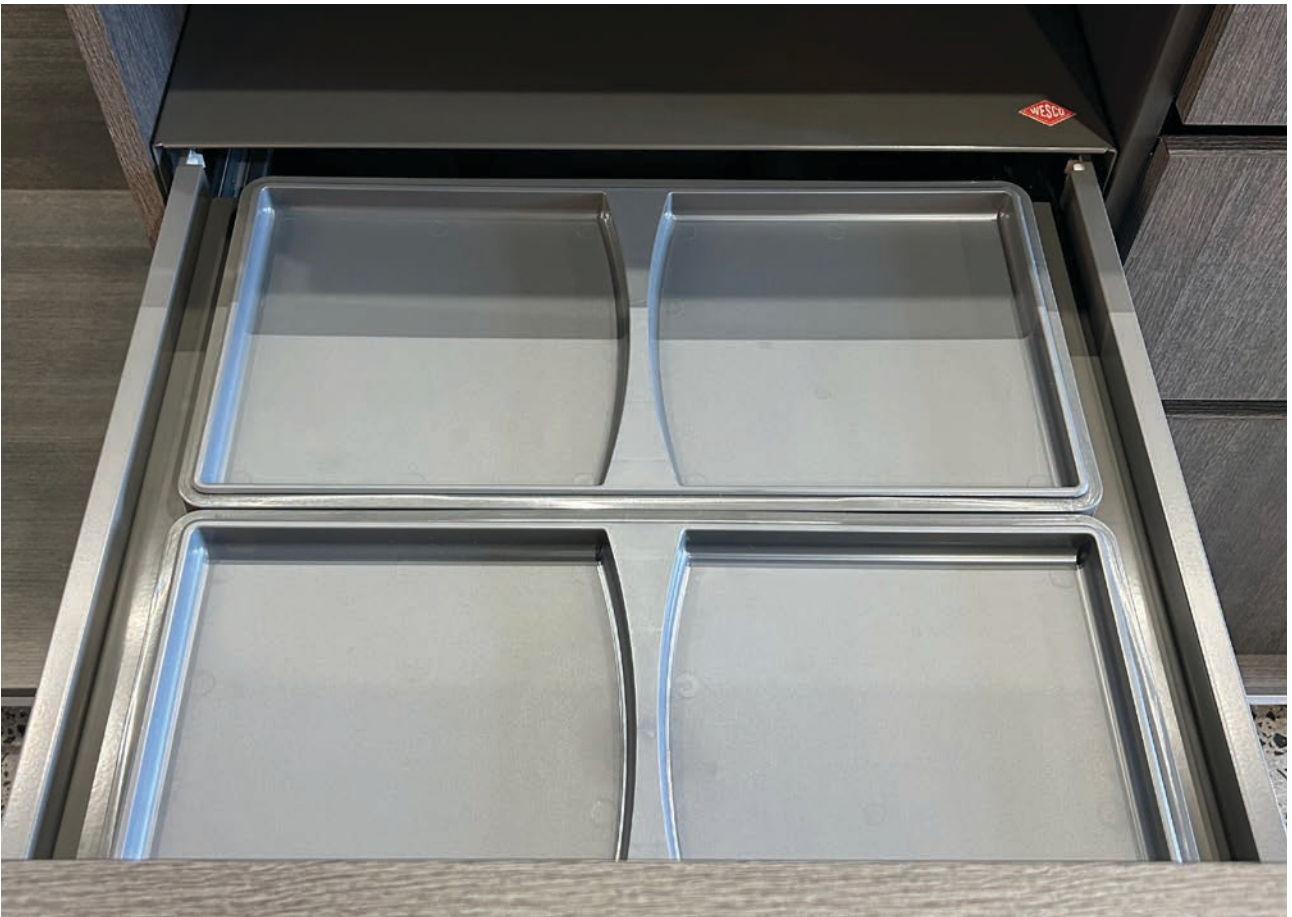

Optional plastic lids available to suit all bin sizes