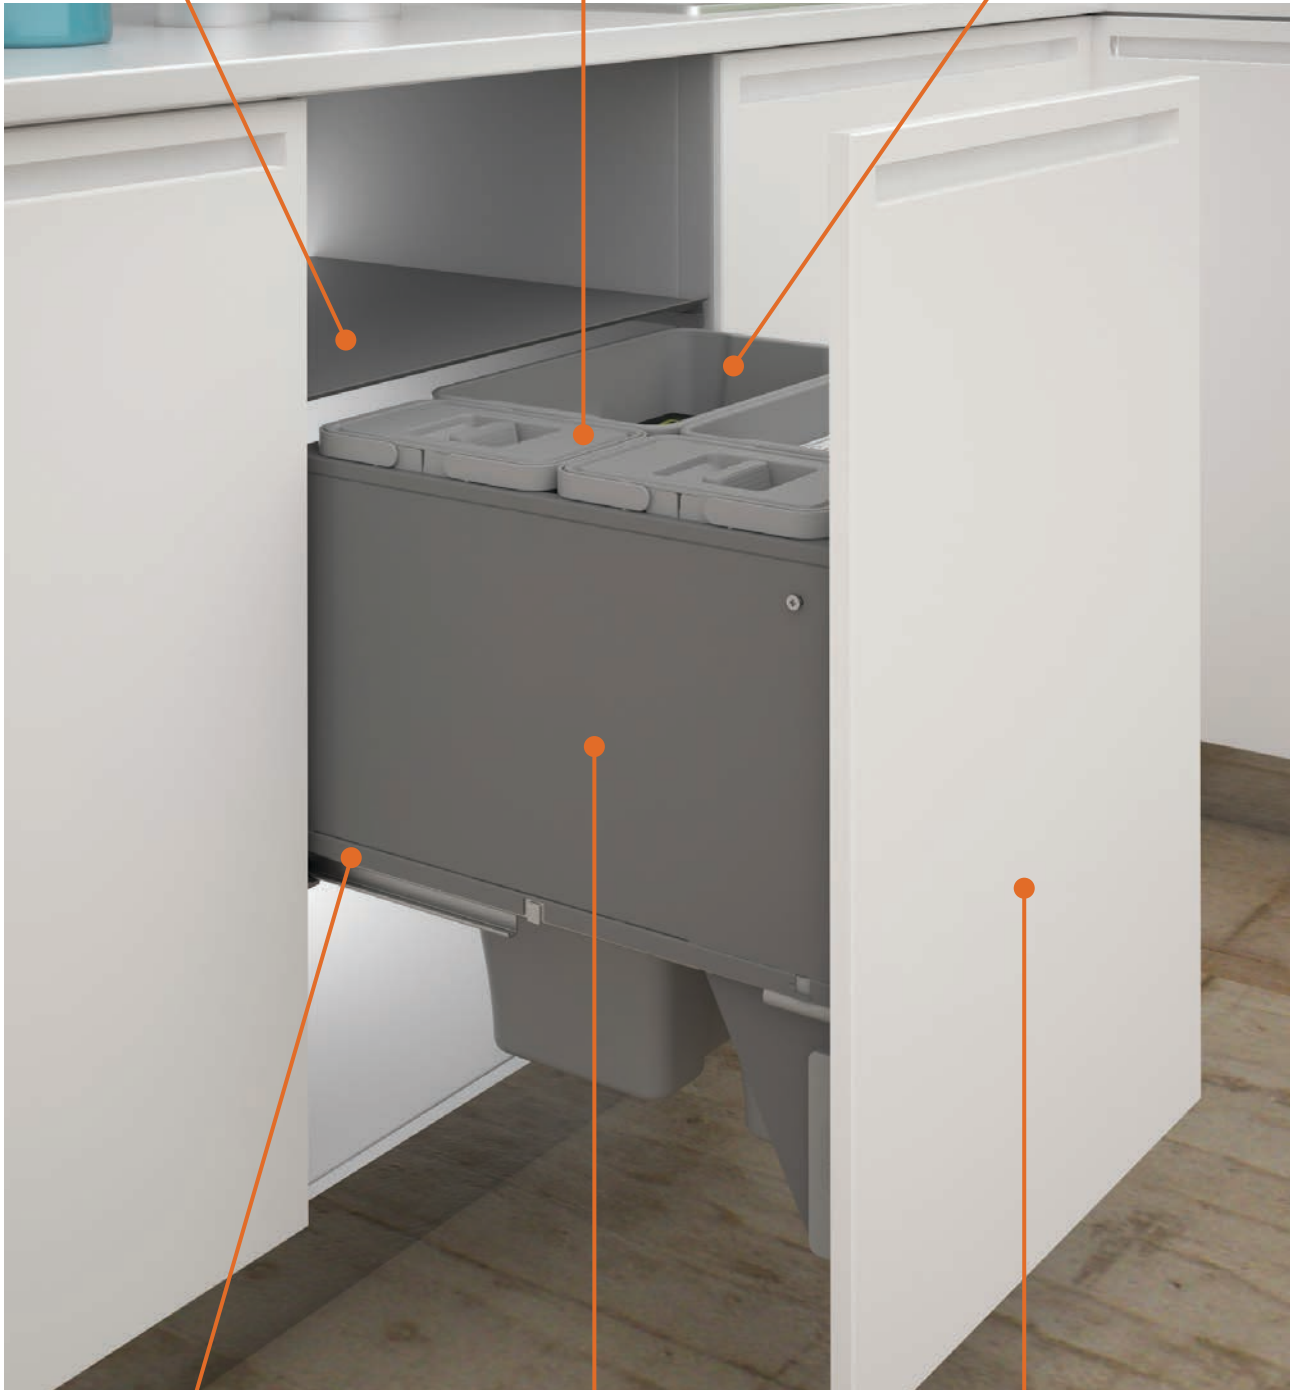

KEY FEATURES

Built-in metal lid sealing
in unwanted smells

Designed with fitted lid
to seal in odours

Inner bins are made of easy
to clean plastic

Soft-close full extension
runners ensure quiet,
smooth operation

Optimum stability
and adjustment

Suitable for both commercial
and residential spaces (kitchens,
bathrooms, laundries etc.)