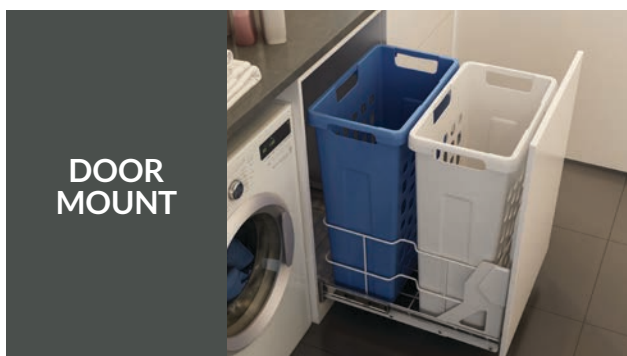

70L LAUNDRY BASKET (DOUBLE TRAY-DECK)

Key Features:

- Use in either door mounted or hand pull options (both options are included)
- Full extension soft closing ball bearing slides
- 2 x 35L baskets to suit 450mm cabinet
- Handle & brackets included

Components:

2 x baskets, basket support rack, runners, door mount brackets, screws & handle.

Weight capacity:

30kg

CODE	▶◻◀	WIDTH	DEPTH	HEIGHT	COLOUR	CAPACITY
KL70LSCWB	450mm	392mm	497mm	570mm	White & Blue	70L (2x35L)