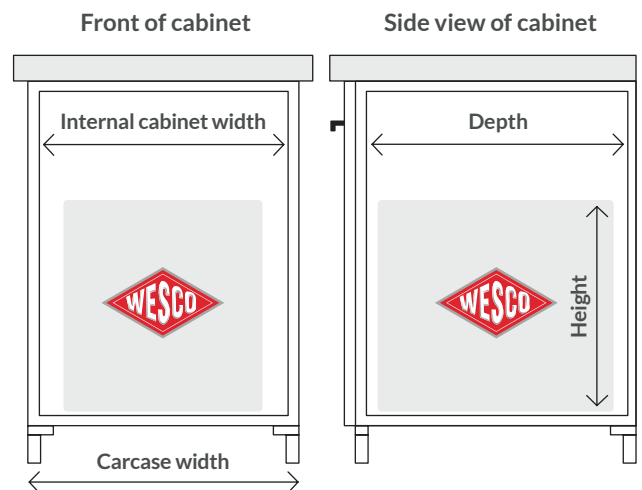

Wesco bins are fast and simple to install, available in multiple capacities to suit a range of cabinet sizes and come in single, double, triple and quadruple compartments to suit a variety of applications.

Wilson & Bradley offer a range of Wesco waste bins including Pullboy bins compatible with Blum's LEGRABOX, MERIVOBX and TANDEMBOX antaro box systems as well as a range of door pull and hand pull bins.

INDEX