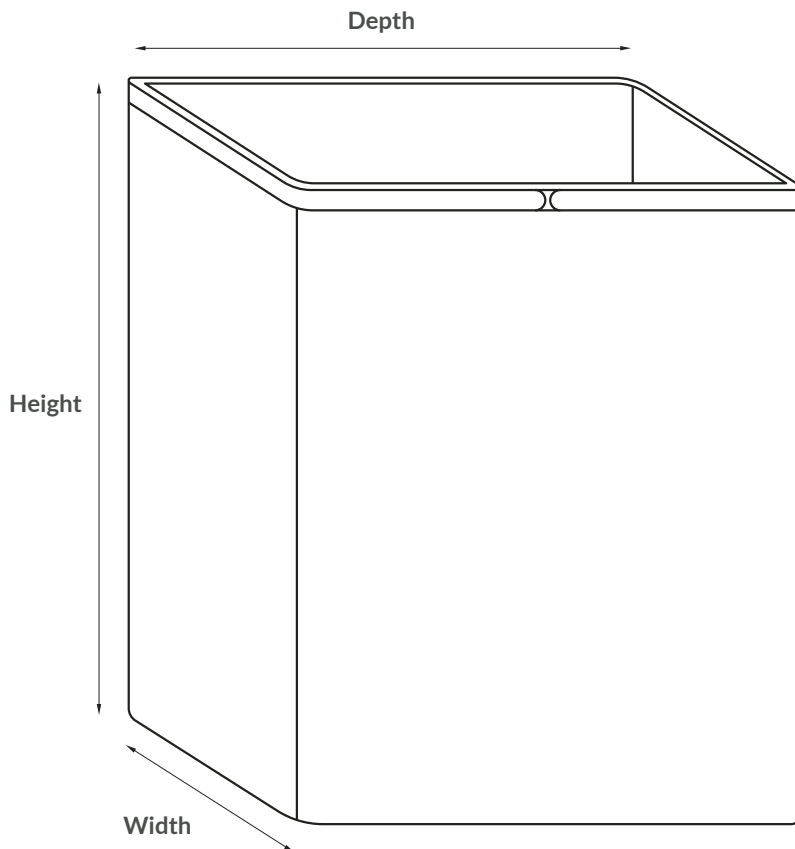

REPLACEMENT BUCKETS FOR WESCO PULLBOY Z BINS

ORION GREY					
CODE	CAPACITY	WIDTH	DEPTH	HEIGHT	INCLUDES HANDLES?
WBB805	8L	150mm	225mm	295mm	Yes
WBB1705	17L	225mm	305mm	295mm	Yes
WBB2605	26L	230mm	310mm	430mm	No
WBB3205	32L	230mm	310mm	525mm	No
WBB4205	42L	230mm	460mm	495mm	No