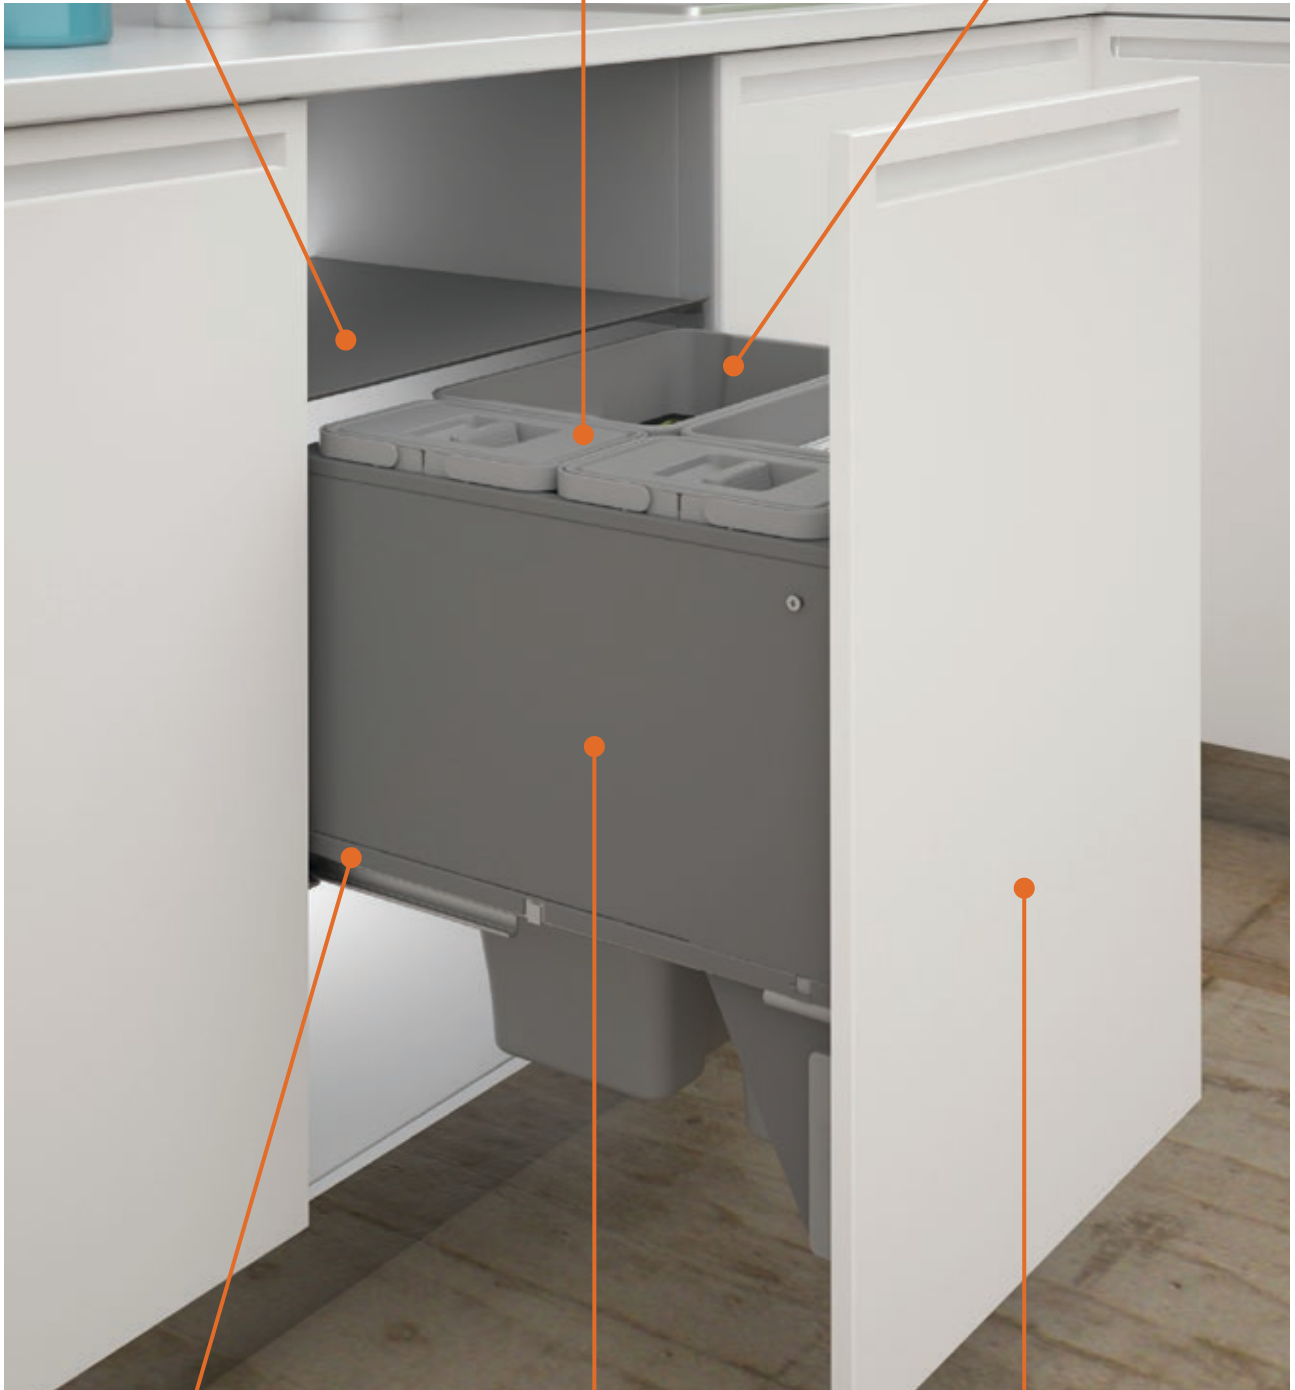

KEY FEATURES

Built-in metal lid sealing
in unwanted smells

Designed with fitted lid
to seal in odours

Inner bins are made of easy
to clean plastic

Soft-close full extension
runners ensure quiet,
smooth operation

Optimum stability
and adjustment

Suitable for both commercial
and residential spaces (kitchens,
bathrooms, laundries etc.)