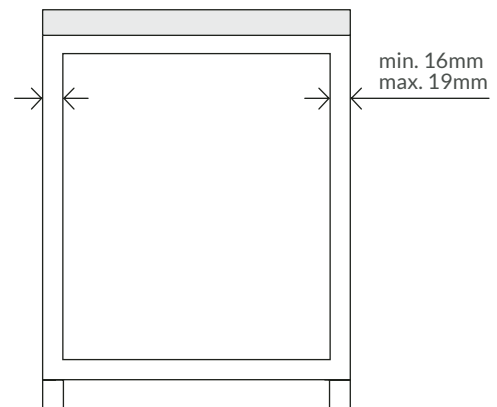

What's included?

Component	Included?
 <p>Frame and lid</p>	
 <p>Individual Bins</p>	
 <p>Blum Drawer Box System</p>	

Sold separately or available in kit form

MIN-MAX CABINET THICKNESS

Blum's TANDEMBOX suits 16-19mm board
Blum's LEGRABOX and MERIVOBX suit 16mm board