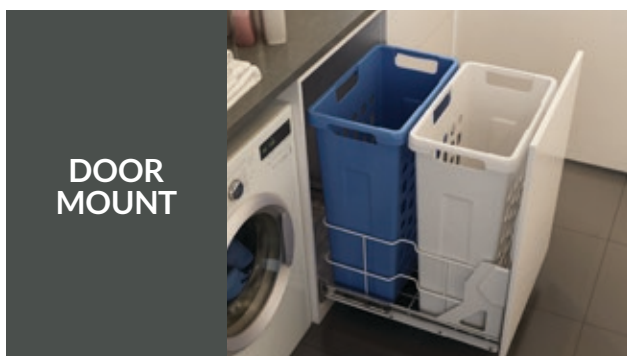

70L LAUNDRY BASKET (DOUBLE TRAY-DECK)

Key Features:

- Use in either door mounted or hand pull options (both options are included)
- Full extension soft closing ball bearing slides
- 2 x 35L baskets to suit 450mm cabinet
- Handle & brackets included