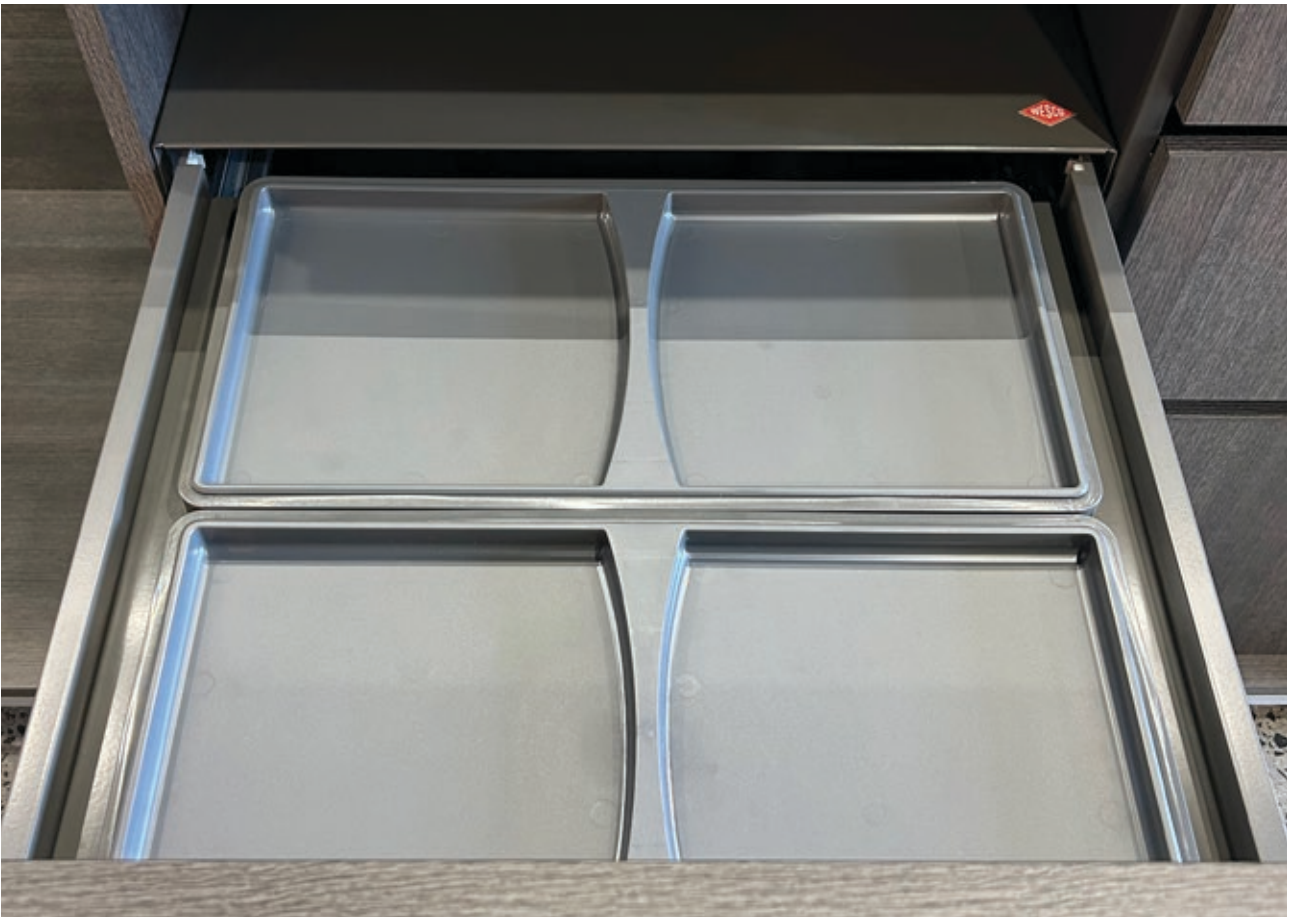

Key Features:

- Well-made system when used in conjunction with Blum MERIVOBX drawer
- Multiple size options and configurations, ranging from cabinet sizes of 300mm, 400mm, 450mm, 500mm and 600mm
- Available in capacities ranging from 16L to 84L
- 2 and 4 way waste separation
- Over extension runners available to allow easy access and removal of bin buckets
- Allows for tilt, side and vertical adjustment in the Blum MERIVOBX drawer

Select Drawers
Available in many colours

+

Select Bin

Kits also available online

Optional plastic lids available to suit all bin sizes

Over extension runners available to allow easy access and removal of bin buckets