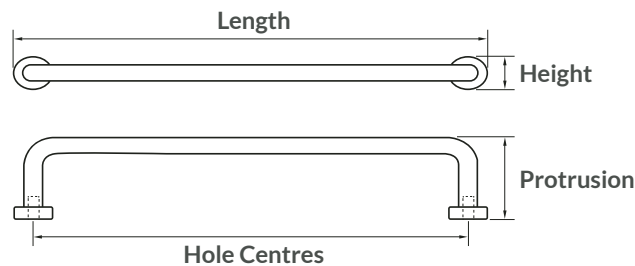

FURNIPART HANDLES

Crafted in Denmark, Furnipart has more than 30 years experience designing, developing and supplying designer handles to the kitchen and bathroom industry.

Wilson & Bradley are proud to be a distributor of the Furnipart handle range which is available in a variety of different styles and finishes making it the perfect addition to your home.

TECHNICAL INFORMATION

Throughout the brochure, you will see a range of QR codes. Scanning these will take you to the corresponding web page that will provide all of the required technical information needed to help plan your design.

Scan to shop the
Furnipart range on
our website

SIZE GUIDE

furnipart

wilson
&bradley