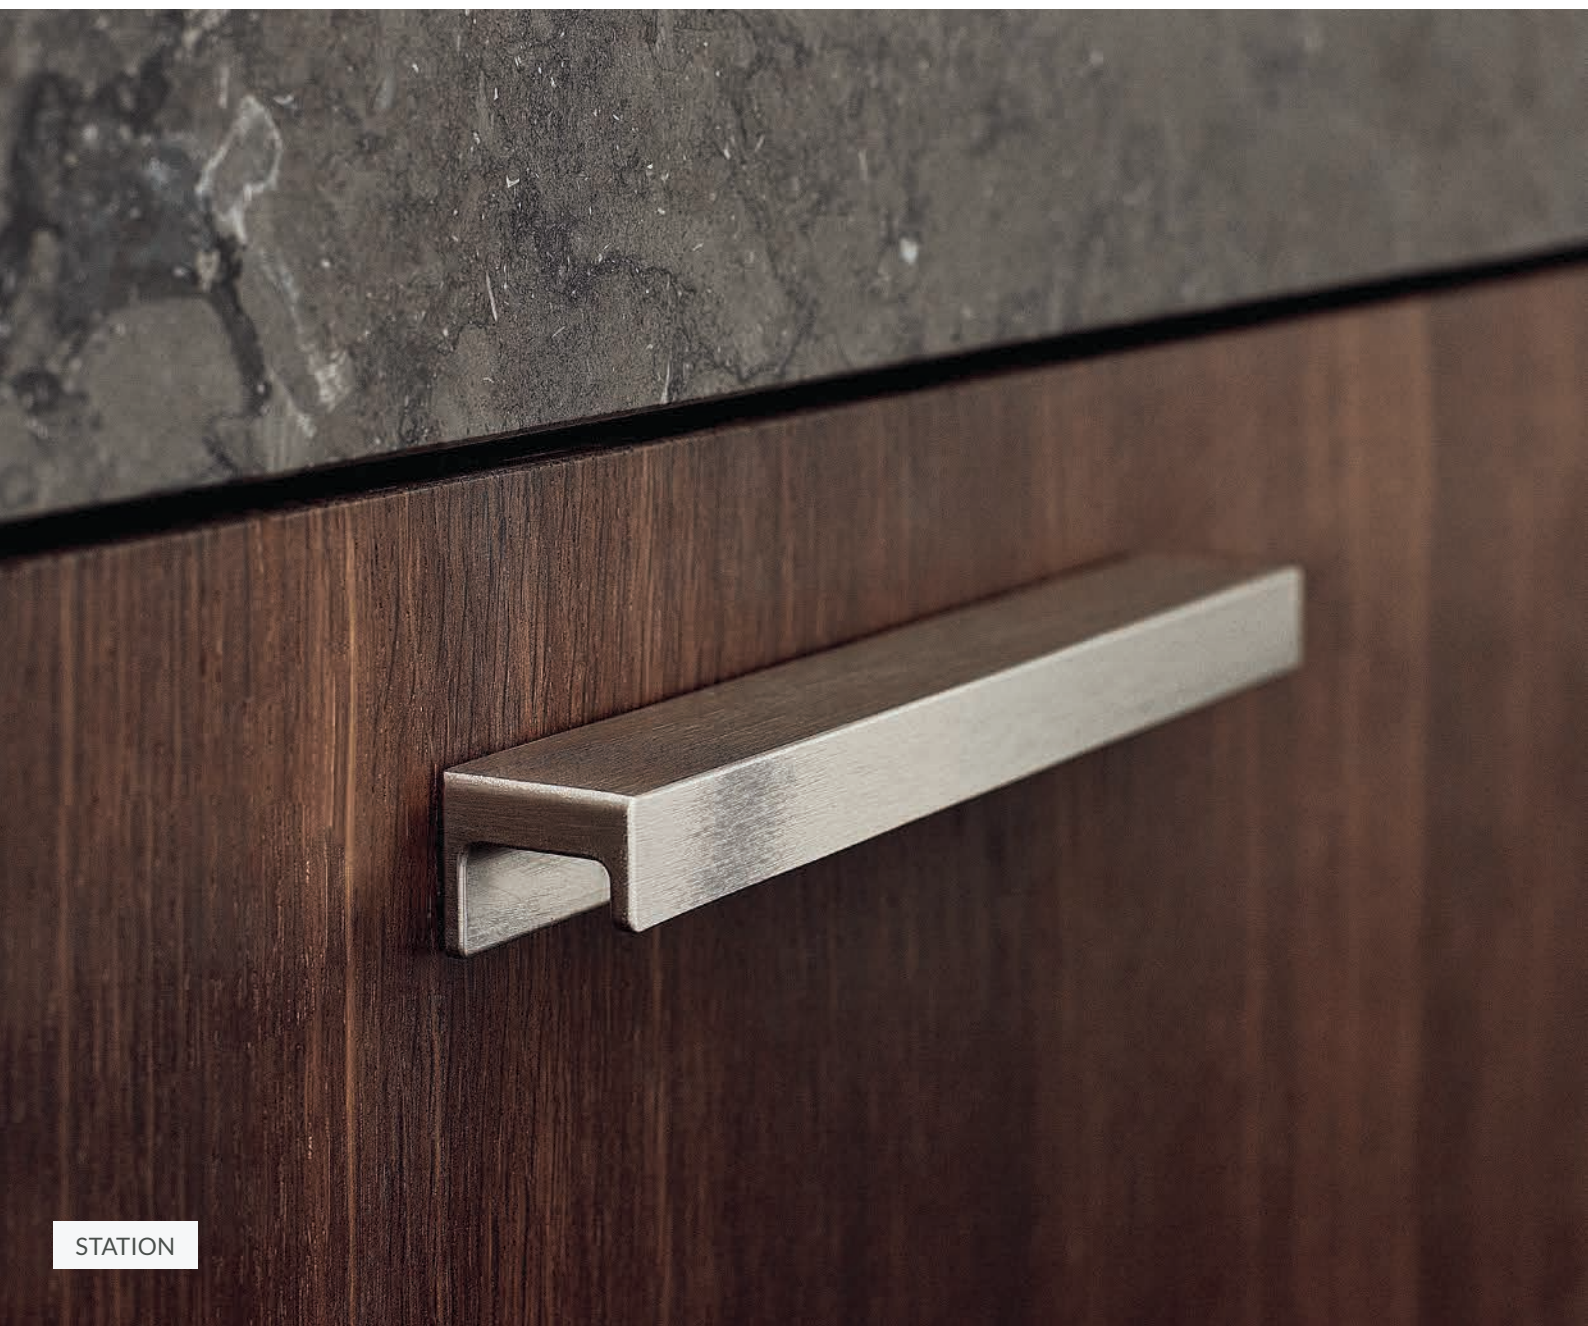

## TOCCO

**MATERIAL:**

Zamac

**LENGTH:**

192mm

**FINISH:**

-  Dark Brushed Gold
-  Matt Black