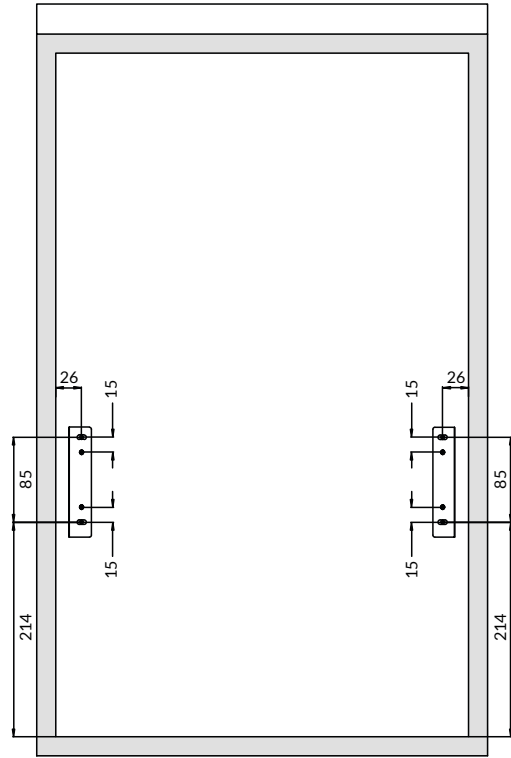

KIA ORA VITA KITCHEN BINS - 540MM HEIGHT

Side panel holes position

Door panel holes position

KIA ORA VITA KITCHEN BINS - 620MM HEIGHT

Side panel holes position

Door panel holes position

KIA ORA VITA LAUNDRY BASKETS

Side panel holes position

Door panel holes position

MELBOURNE

94 Bell Street
Preston, VIC 3072

PH: 1800 633 507

SYDNEY

4/3 Basalt Road
Greystanes, NSW 2145

BRISBANE