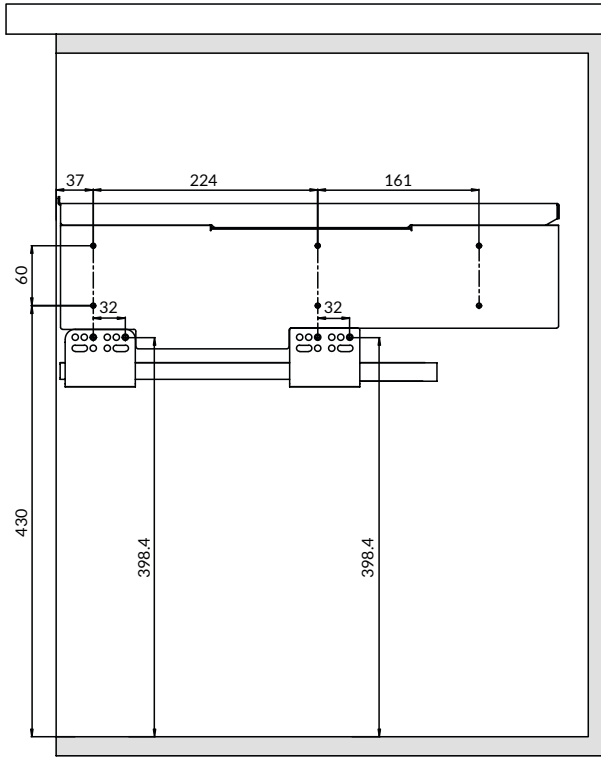

KIA ORA VITA KITCHEN BINS - 540MM HEIGHT

Side panel holes position

Door panel holes position

KIA ORA VITA KITCHEN BINS - 620MM HEIGHT

Side panel holes position

Door panel holes position

KIA ORA VITA LAUNDRY BASKETS

Side panel holes position

Door panel holes position

MELBOURNE

94 Bell Street
Preston, VIC 3072

PH: 1800 633 507

SYDNEY

4/3 Basalt Road
Greystanes, NSW 2145

BRISBANE