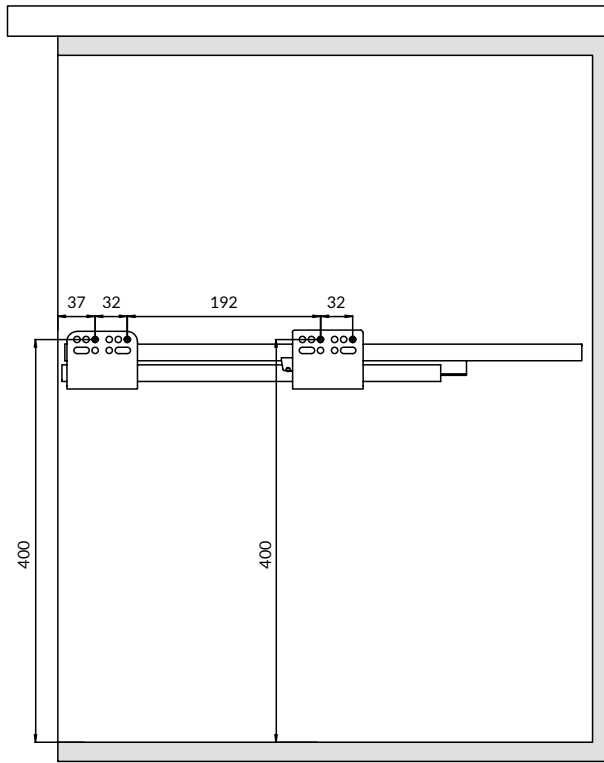

KIA ORA VITA KITCHEN BINS - 540MM HEIGHT

Side panel holes position

Door panel holes position

KIA ORA VITA KITCHEN BINS - 620MM HEIGHT

Side panel holes position

Door panel holes position

KIA ORA VITA LAUNDRY BASKETS

Side panel holes position

Door panel holes position

MELBOURNE

94 Bell Street
Preston, VIC 3072

PH: 1800 633 507

SYDNEY

4/3 Basalt Road
Greystanes, NSW 2145

BRISBANE