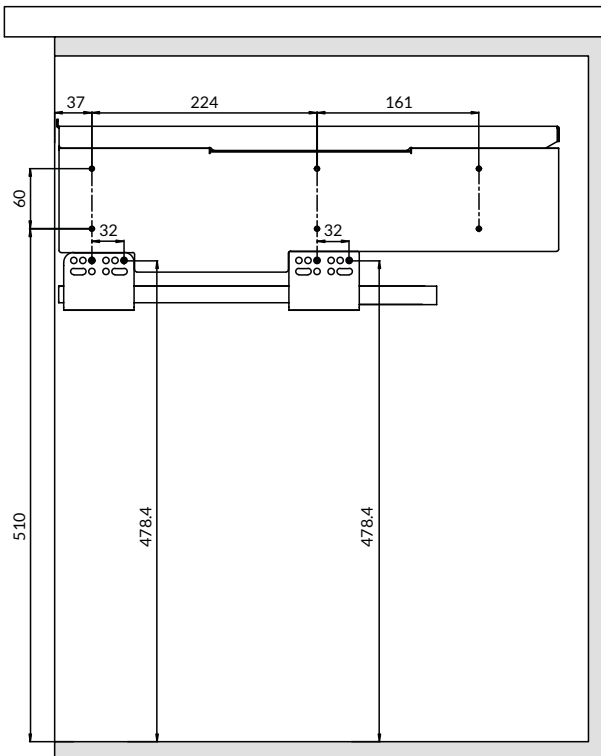

KIA ORA VITA KITCHEN BINS - 540MM HEIGHT

Side panel holes position

Door panel holes position

KIA ORA VITA KITCHEN BINS - 620MM HEIGHT

Side panel holes position

Door panel holes position

KIA ORA VITA LAUNDRY BASKETS

Side panel holes position

Door panel holes position

MELBOURNE

94 Bell Street
Preston, VIC 3072

PH: 1800 633 507

SYDNEY

4/3 Basalt Road
Greystanes, NSW 2145

BRISBANE