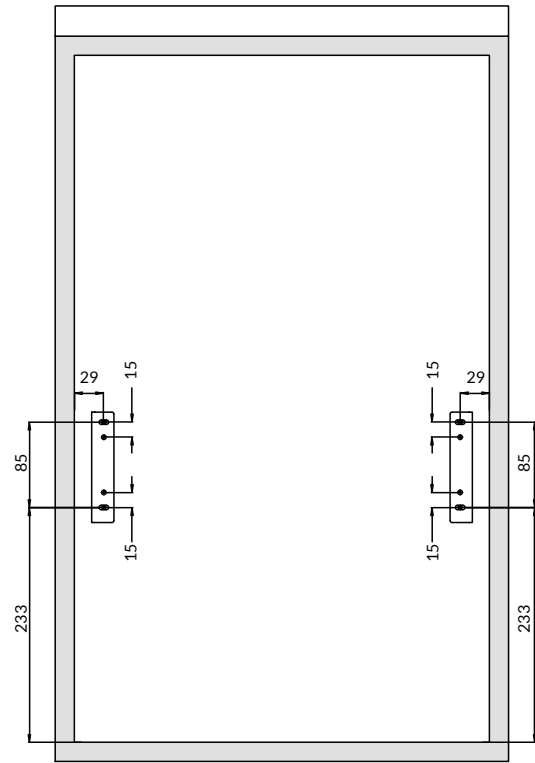

KIA ORA VITA KITCHEN BINS - 540MM HEIGHT

Side panel holes position

Door panel holes position

KIA ORA VITA KITCHEN BINS - 620MM HEIGHT

Side panel holes position

Door panel holes position

KIA ORA VITA LAUNDRY BASKETS

Side panel holes position

Door panel holes position

MELBOURNE

94 Bell Street
Preston, VIC 3072

PH: 1800 633 507

SYDNEY

4/3 Basalt Road
Greystanes, NSW 2145

BRISBANE