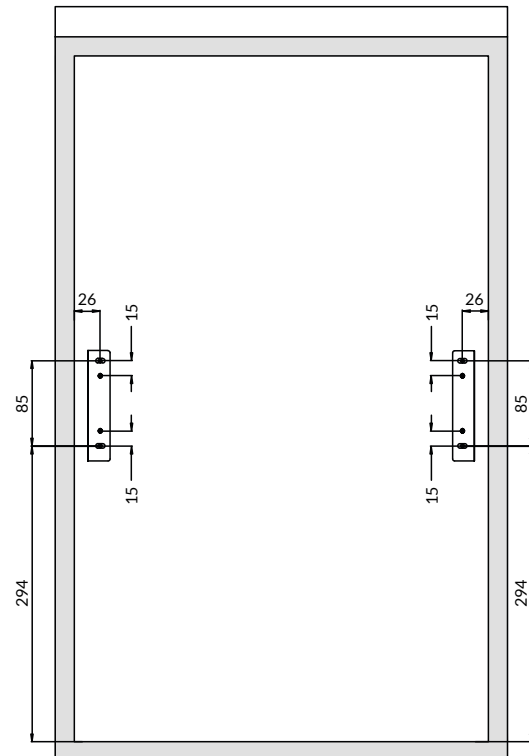

KIA ORA VITA KITCHEN BINS - 540MM HEIGHT

Side panel holes position

Door panel holes position

KIA ORA VITA KITCHEN BINS - 620MM HEIGHT

Side panel holes position

Door panel holes position

KIA ORA VITA LAUNDRY BASKETS

Side panel holes position

Door panel holes position

MELBOURNE

94 Bell Street
Preston, VIC 3072

PH: 1800 633 507

SYDNEY

4/3 Basalt Road
Greystanes, NSW 2145

BRISBANE