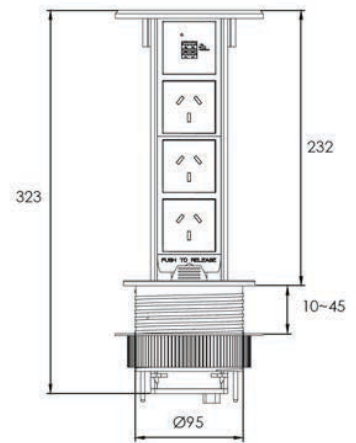

WHAT ARE POP-UP OUTLETS?

SMART

- Innovative pop-up socket solutions used to charge and power devices, purpose built for repeated movement
- The socket and USB ports are hidden within your benchtop and only need a simple press at the top of the unit to pop up
- Available in a variety of configurations, including wireless Qi charging

SIMPLE

- Easy to install
- Simply plugs into a nearby power source

SAFE

- Australian Certified for Safety and EMC
- Splash proof IP54 rated