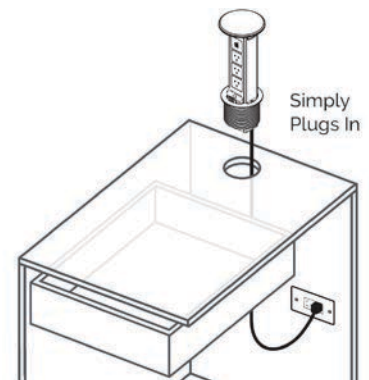

SIMPLE

- Easy to install
- Simply plugs into a nearby power source

SAFE

- Australian Certified for Safety and EMC
- Splash proof IP54 rated