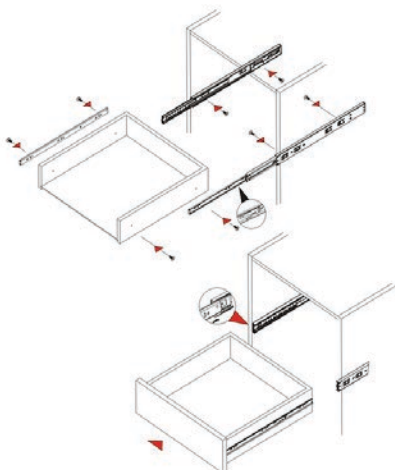

HOLE PATTERN FOR DRAWERS AND CABINETS