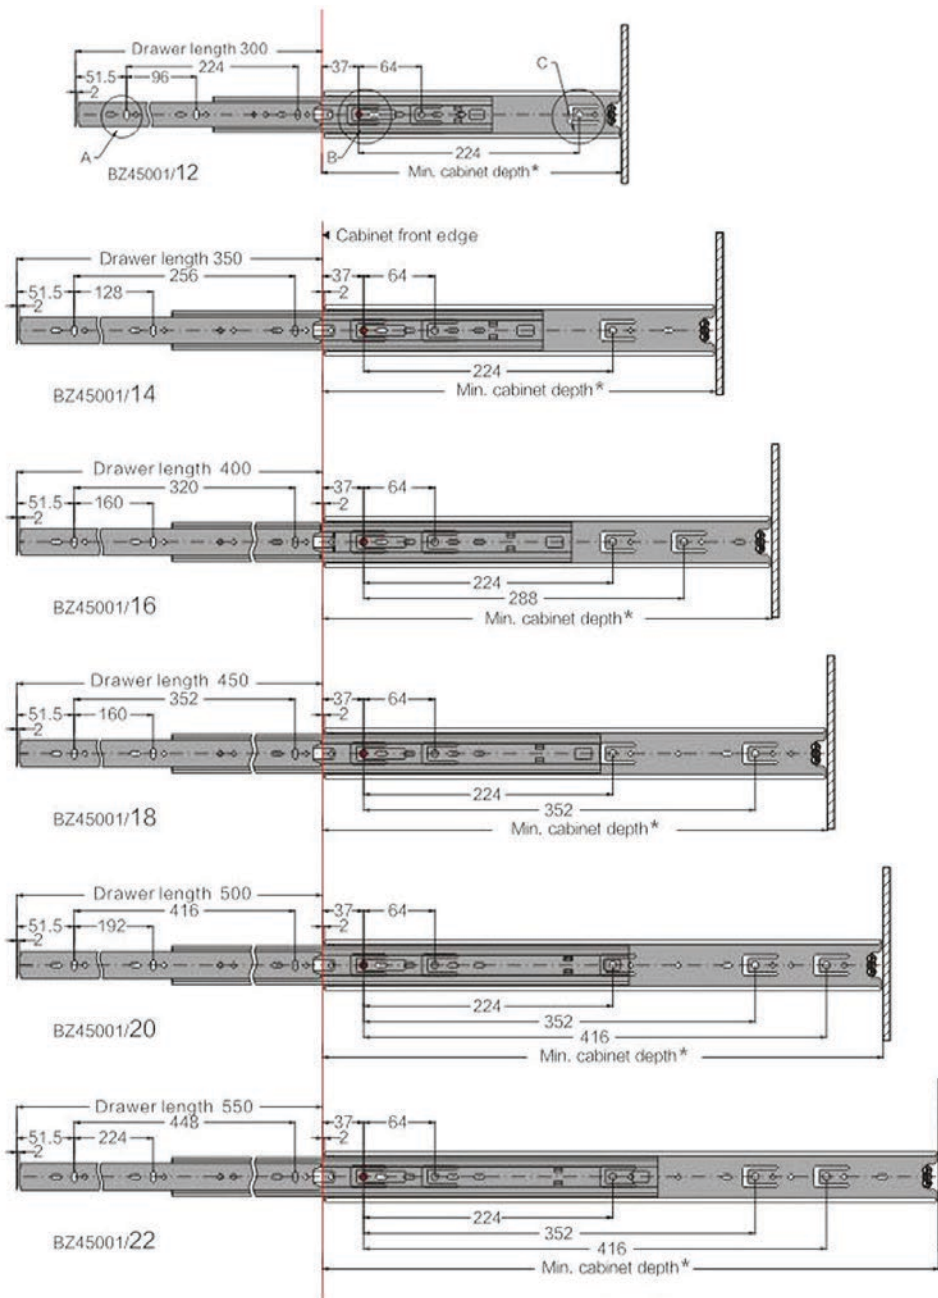

HOLE PATTERN FOR DRAWERS AND CABINETS