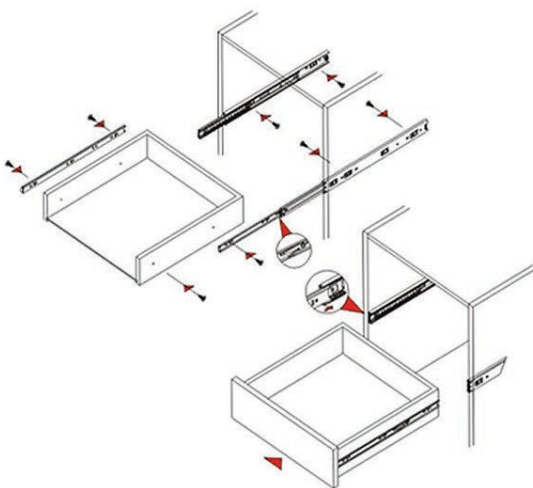

HOLE PATTERN FOR DRAWERS AND CABINETS