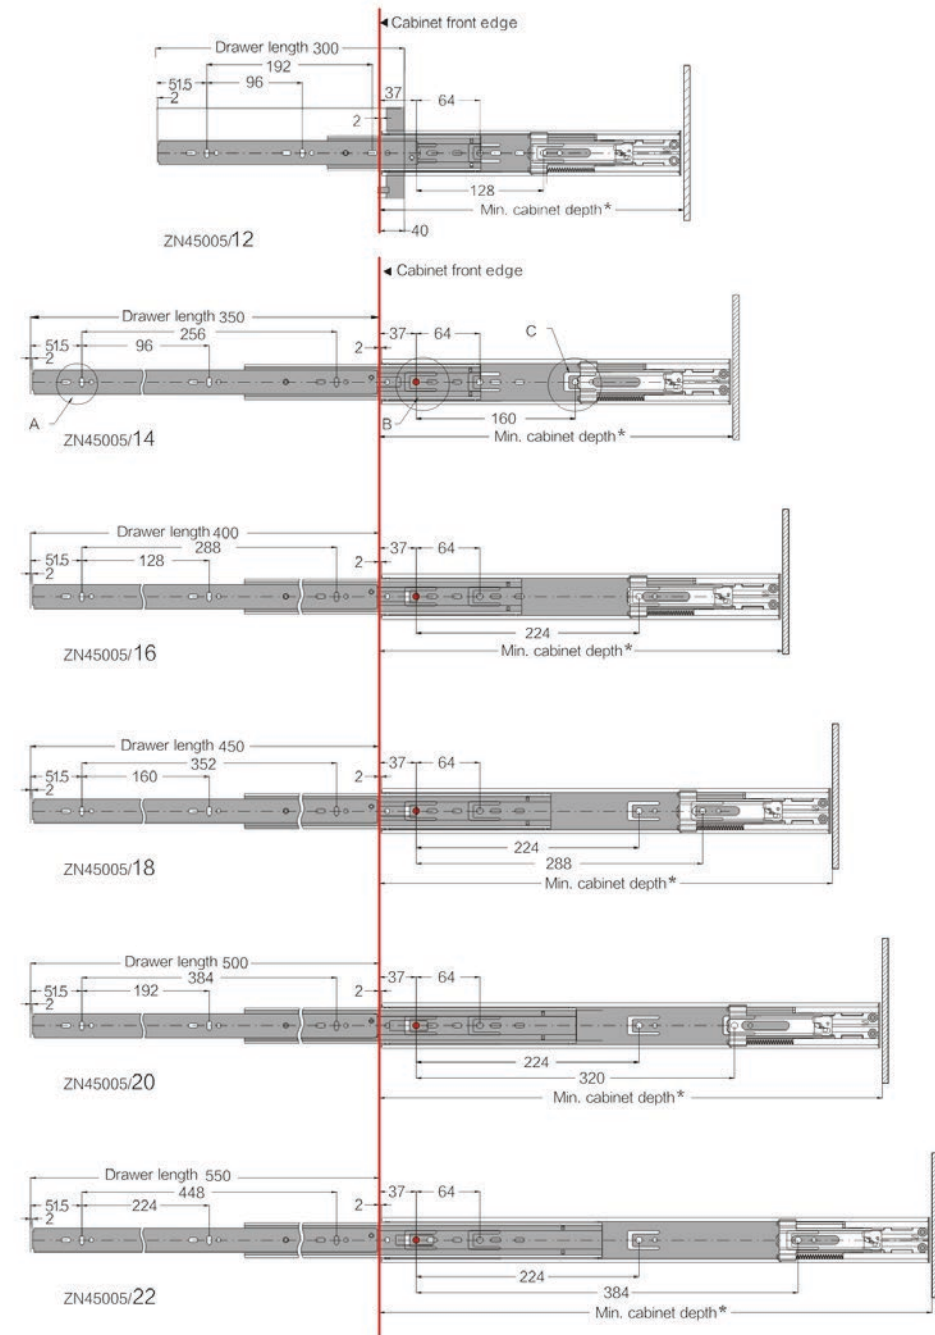

HOLE PATTERN FOR DRAWERS AND CABINETS