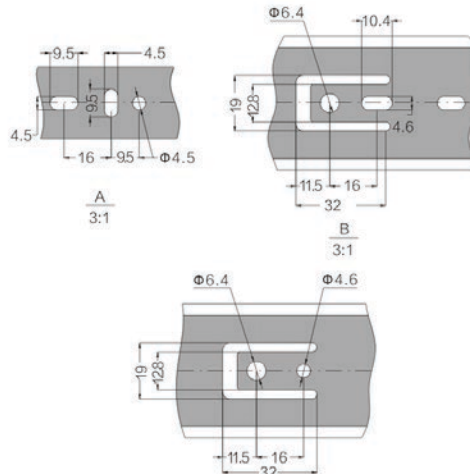

HOLE PATTERN FOR DRAWERS AND CABINETS