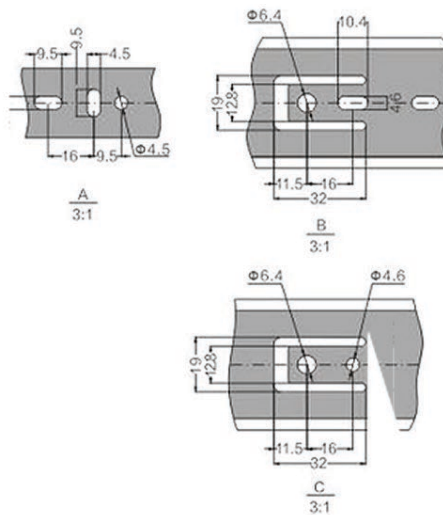

HOLE PATTERN FOR DRAWERS AND CABINETS