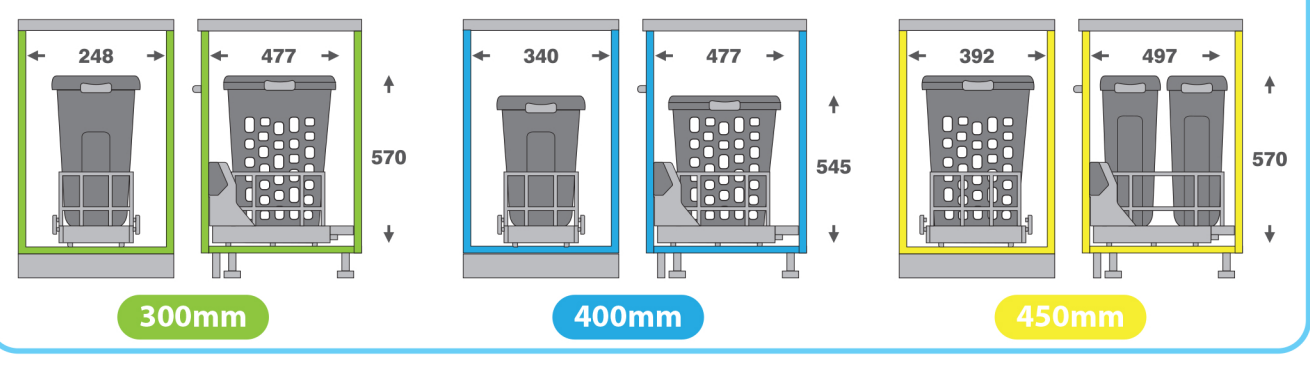

Suitable for Cabinet Widths:

NOTE: Instructions are for both rubbish and laundry bins, sizes will vary between models.

**Step 2**  
x8 [Screw]

**Step 5**  
x8 [Screw]

**Step 10 & 12**  
x8 [Screw]