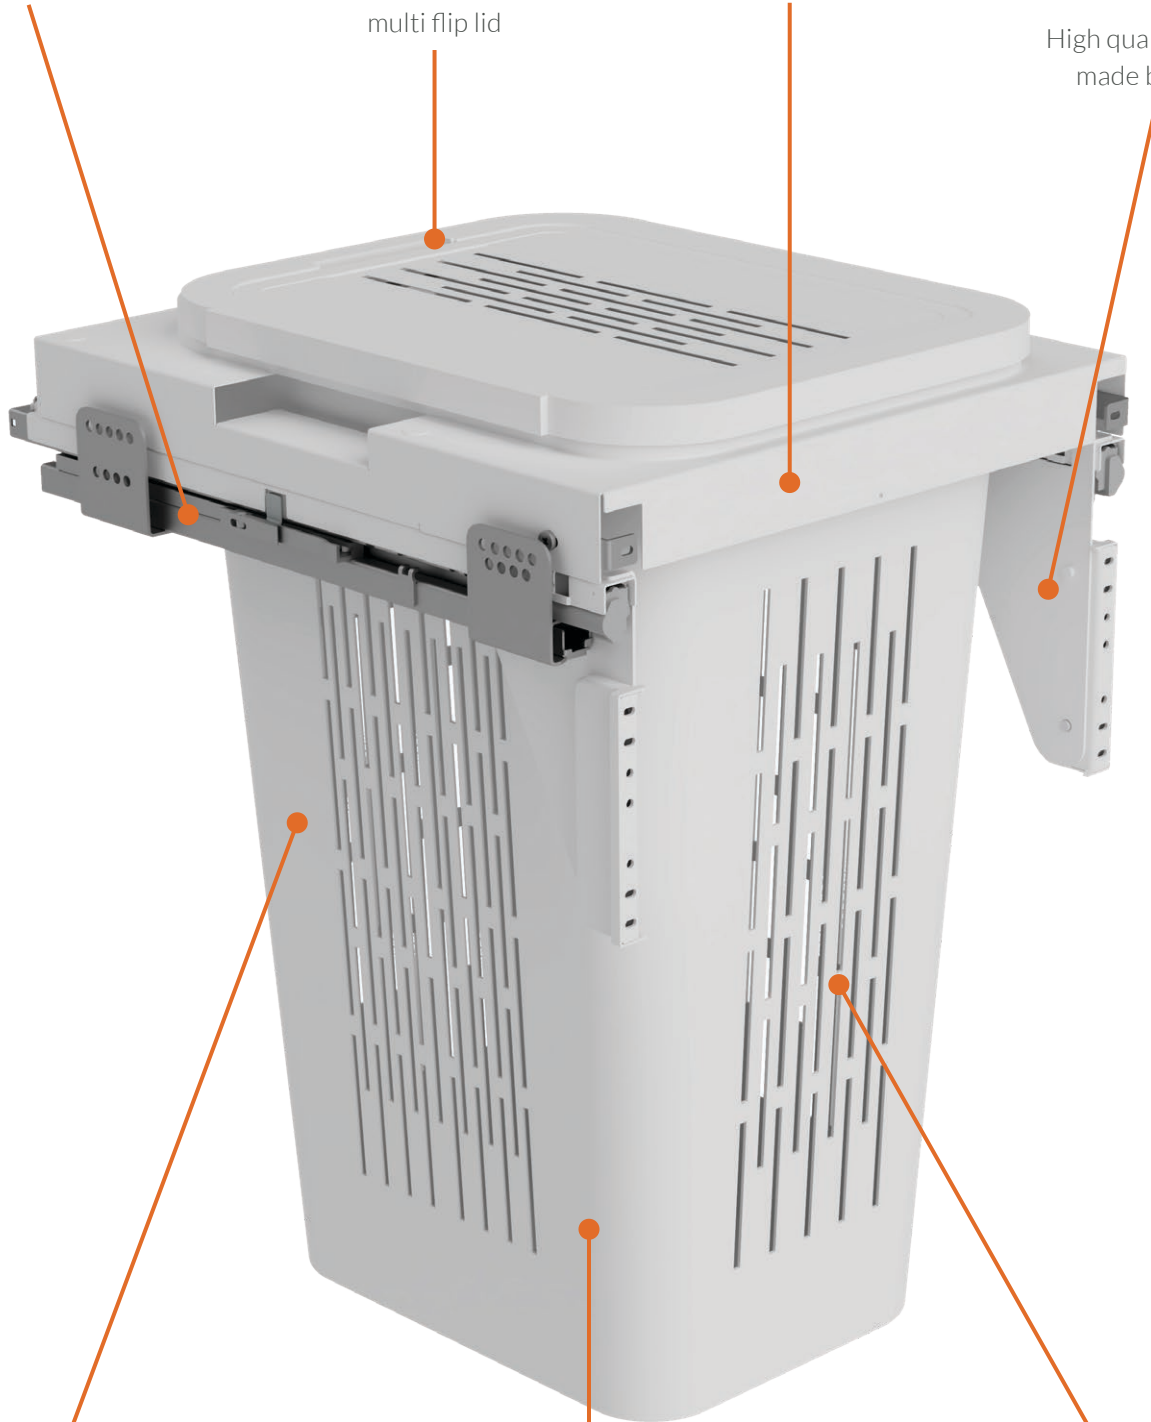

# Key features

Laundry range  
Scan the QR code to  
view our full laundry  
basket section online

Easy assembly on  
SIGE slides

Includes optional  
multi flip lid

60L capacity to suit  
450mm cabinet

High quality Italian  
made baskets

35kg weight capacity

Lifecycle tested to ensure ongoing  
and dependable quality

Ventilation holes help  
to increase air flow and  
reduce moisture

Available in White and Orion Grey

**Instagram:**  
@wilsonandbradley